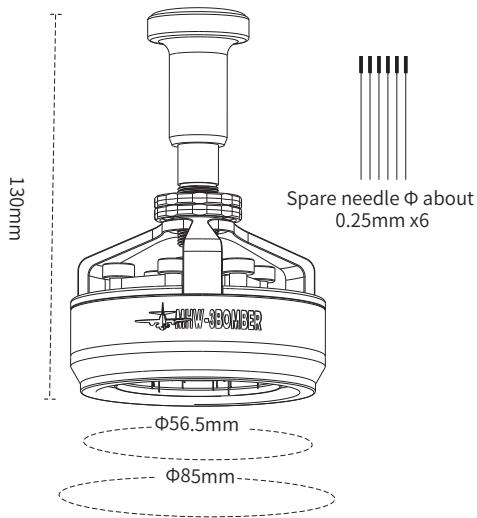

PARAMETERS